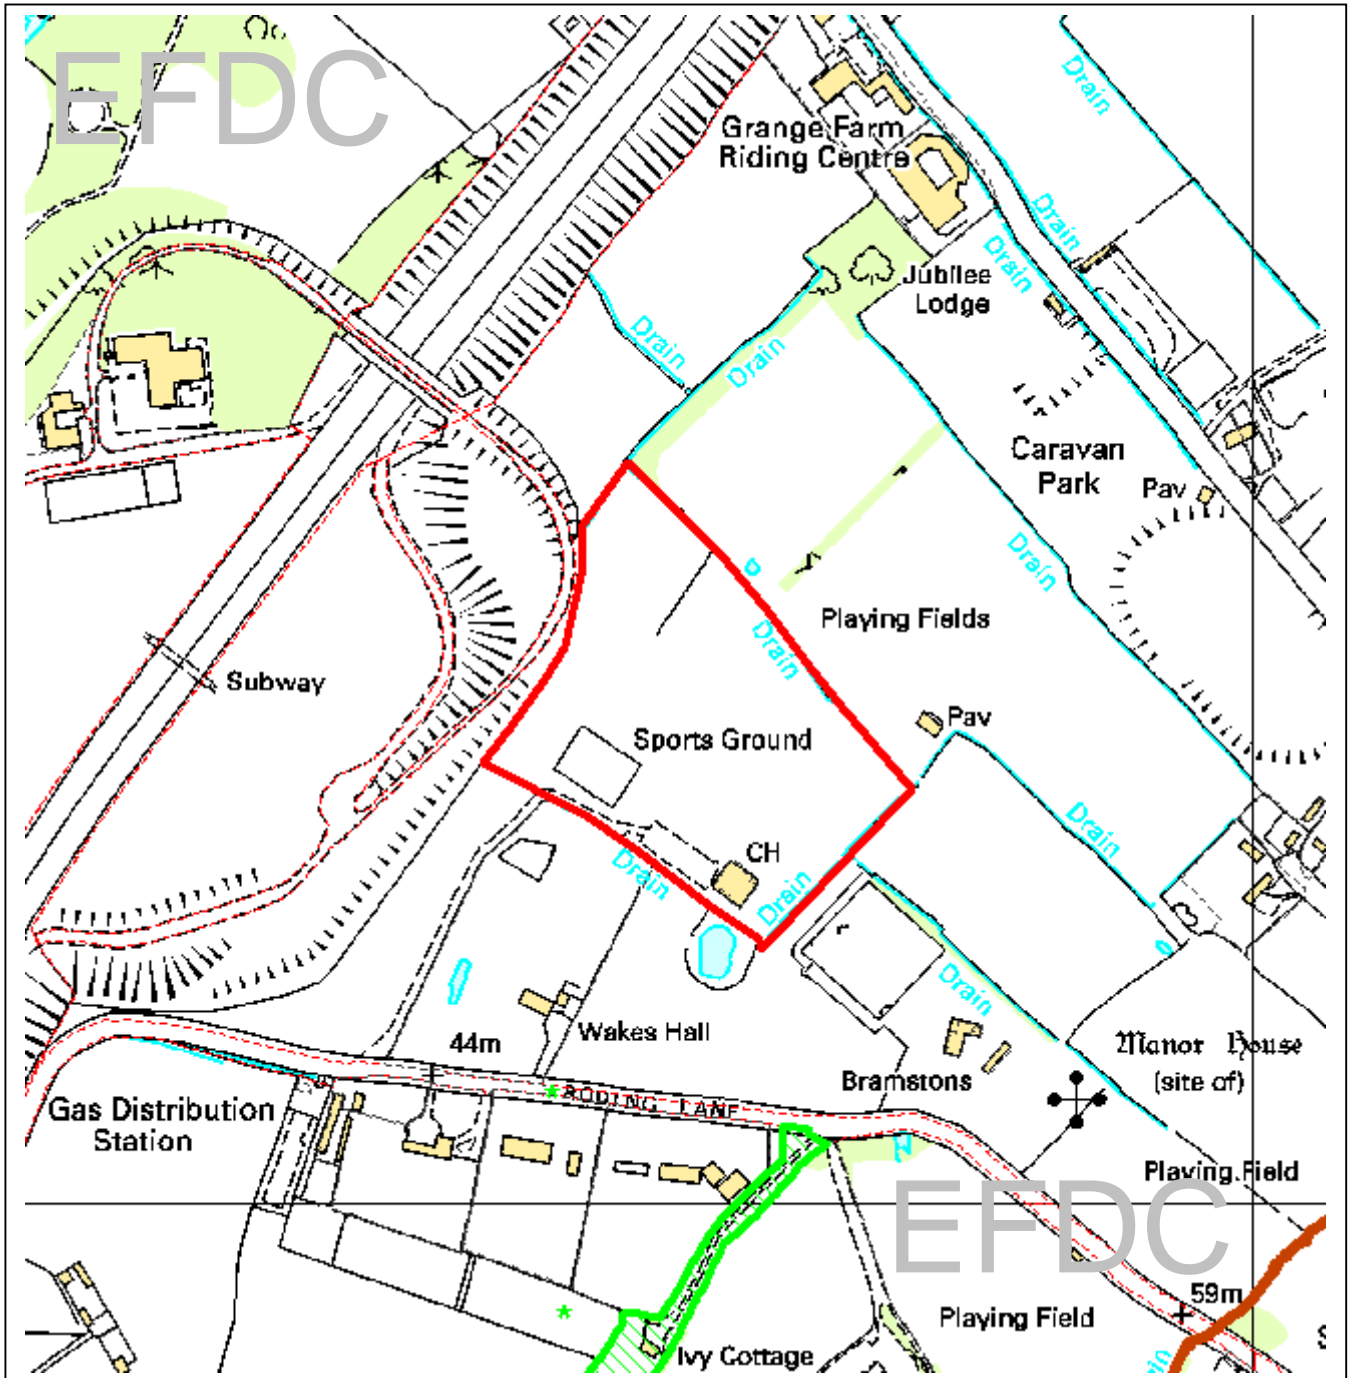

Epping Forest District Council

Area Planning Sub-Committee South

The material contained in this plot has been reproduced from an Ordnance Survey map with the permission of the Controller of Her Majesty's Stationery. (c) Crown Copyright. Unauthorised reproduction infringes Crown Copyright and may lead to prosecution or civil proceedings.

EFDC licence No.100018534

Agenda Item Number:	7
Application Number:	EPF/2478/07
Site Name:	Old Chigwellians Sports Club, Roding Lane, Chigwell.
Scale of Plot:	1/5000